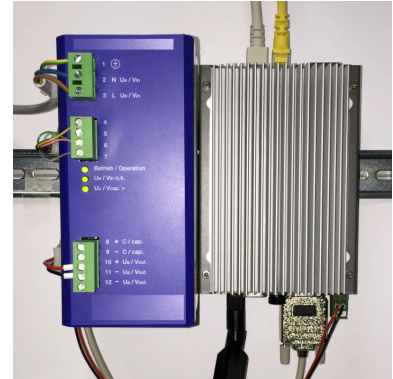

The PONLINE gateway consists of an industrial PC with a complete operating system for managing incoming display and measurement data and converting to specified protocols.

Technical Data

Device Data

Article number	2503136_S001
Quantity unit	Piece
Product designation	PONLINE gateway for connection of IKI overhead to SCADA systems hardware and software